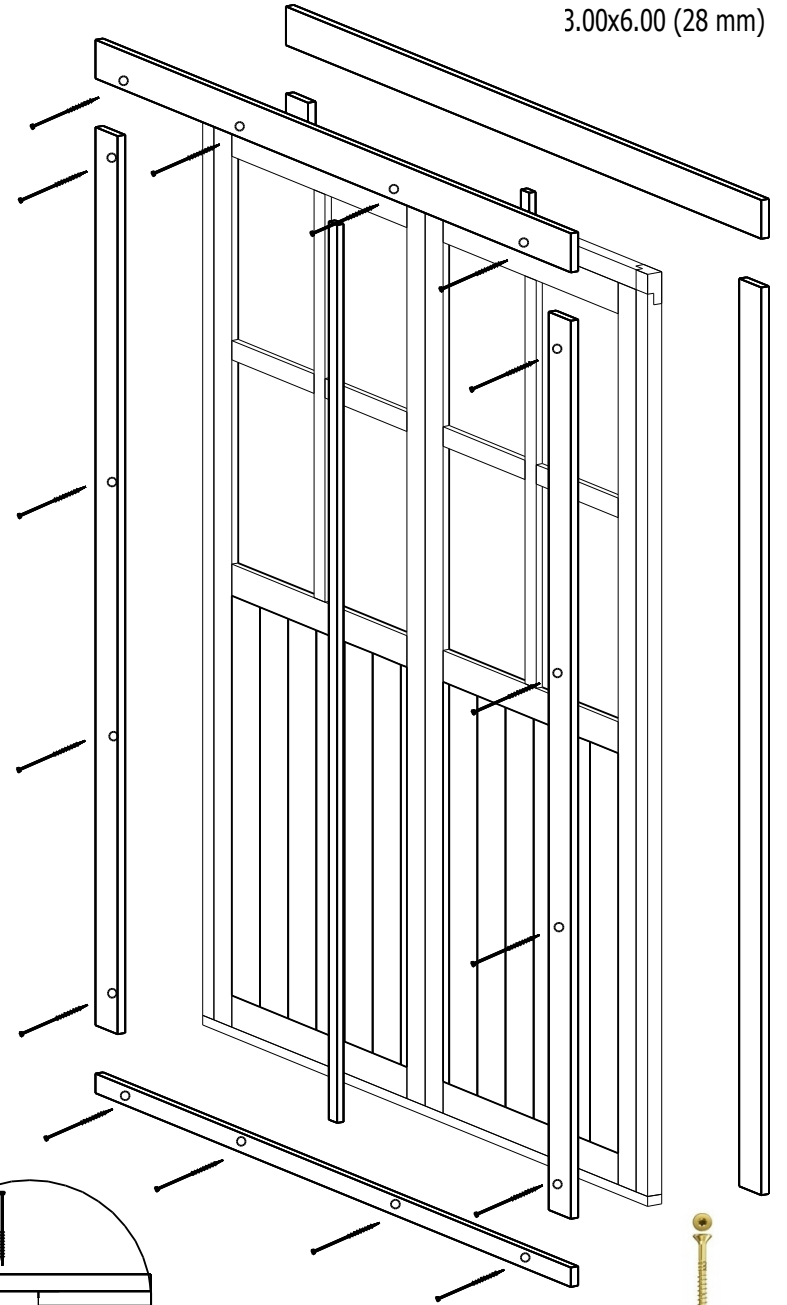

3.00x6.00 (28 mm)

3.00x6.00 (28 mm)

3.00x6.00 (28 mm)

D

3.00x6.00 (28 mm)

3.00x6.00 (28 mm)

1 PSC . DOUBLE DOOR

1

2

3

4

3.00x6.00 (28 mm)

S -1 OPTIONAL NOT SUPPLIED

OPTIONAL
NOT SUPPLIED
Hydroinsulation

3.00x6.00 (28 mm)

4.5x70

3.00x6.00 (28 mm)

4x50

1 PSC .
WINDOW

3.00x6.00 (28 mm)

4x50

3.00x6.00 (28 mm)

1 PSC . SIDE DOOR

3.00x6.00 (28 mm)

9

10

3.00x6.00 (28 mm)