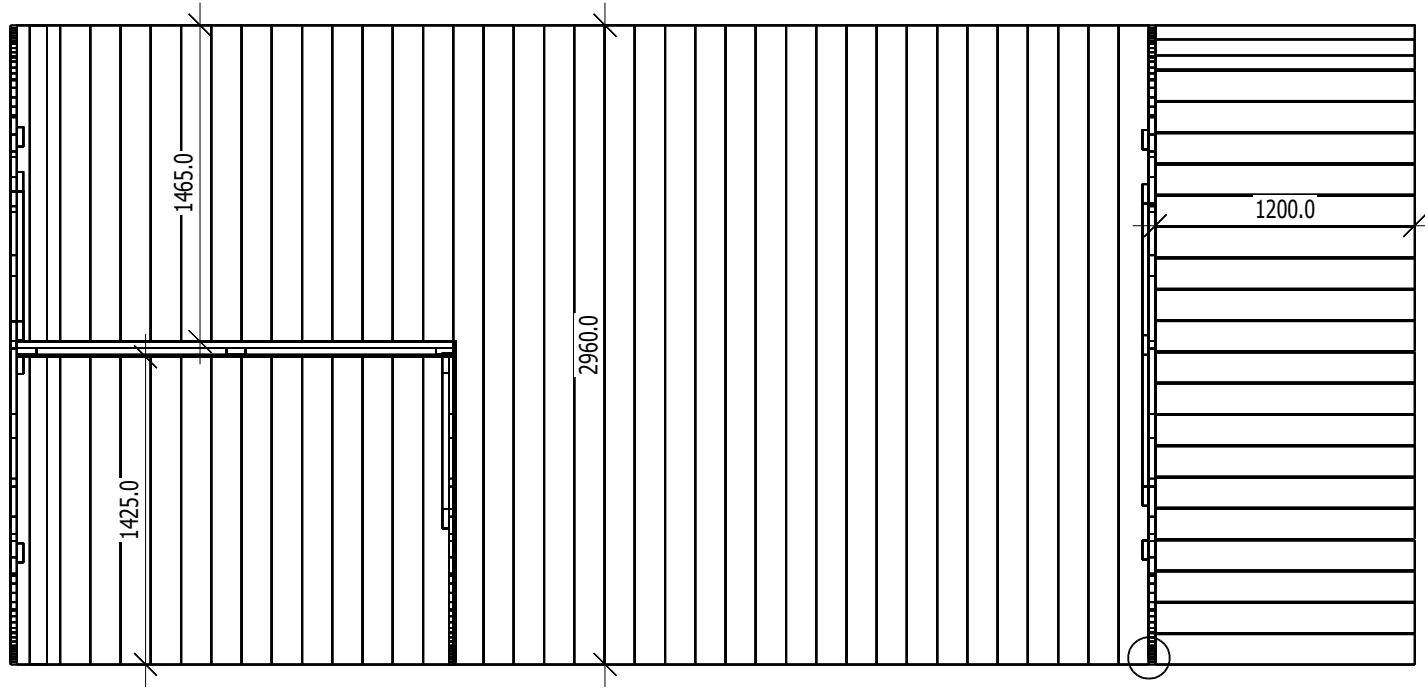

3.00x6.00 (28 mm)

3.00x6.00 (28 mm)

3.00x6.00 (28 mm)

A

3.00x6.00 (28 mm)

3.00x6.00 (28 mm)

C

3.00x6.00 (28 mm)

3.00x6.00 (28 mm)

3.00x6.00 (28 mm)

3.00x6.00 (28 mm)

D

3.00x6.00 (28 mm)

3.00x6.00 (28 mm)

1 PSC . DOUBLE DOOR

1

3.00x6.00 (28 mm)

4x50

1 PSC .
WINDOW

3.00x6.00 (28 mm)

4x50

3.00x6.00 (28 mm)

1 PSC . SIDE DOOR

3.00x6.00 (28 mm)

9

10

3.00x6.00 (28 mm)