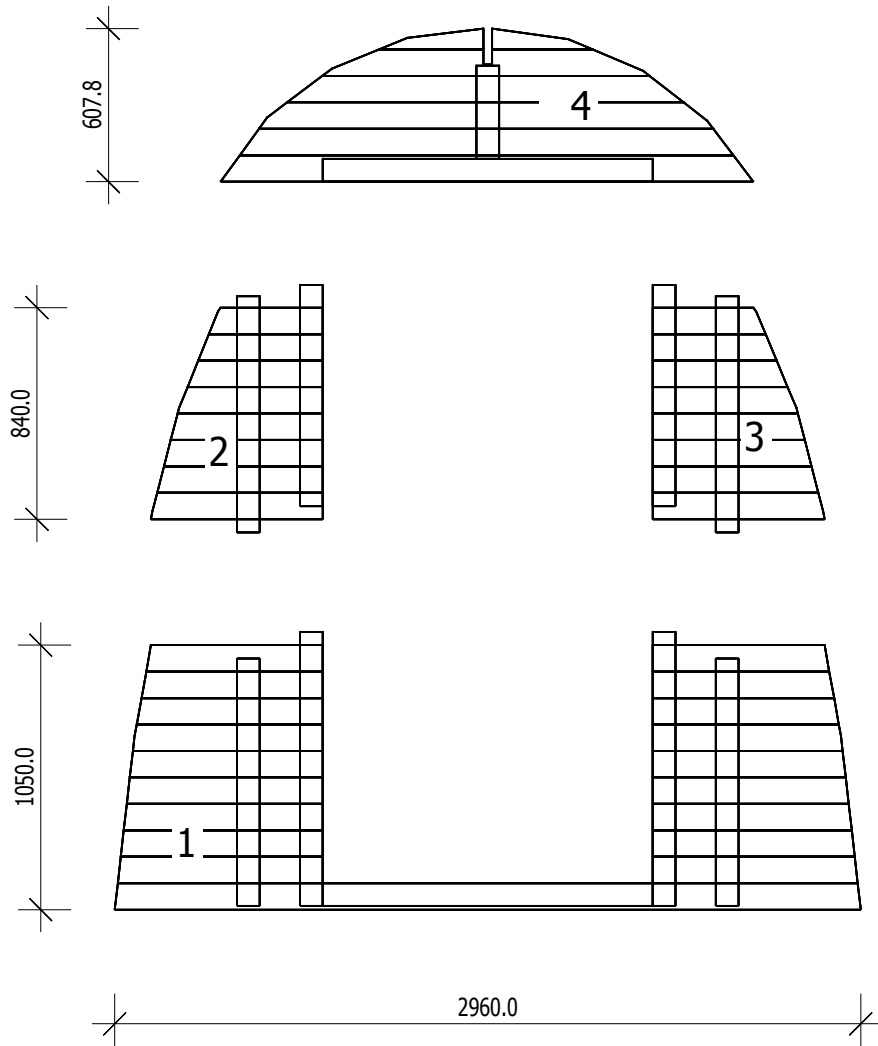

3.00x6.00 (28 mm)

3.00x6.00 (28 mm)

3.00x6.00 (28 mm)

A

3.00x6.00 (28 mm)

3.00x6.00 (28 mm)

C

3.00x6.00 (28 mm)

3.00x6.00 (28 mm)

3.00x6.00 (28 mm)

3.00x6.00 (28 mm)

D

3.00x6.00 (28 mm)

3.00x6.00 (28 mm)

1 PSC . DOUBLE DOOR

1

3.00x6.00 (28 mm)

4x50

1 PSC .
WINDOW

3.00x6.00 (28 mm)

4x50

3.00x6.00 (28 mm)

1 PSC . SIDE DOOR

3.00x6.00 (28 mm)

9

10

3.00x6.00 (28 mm)