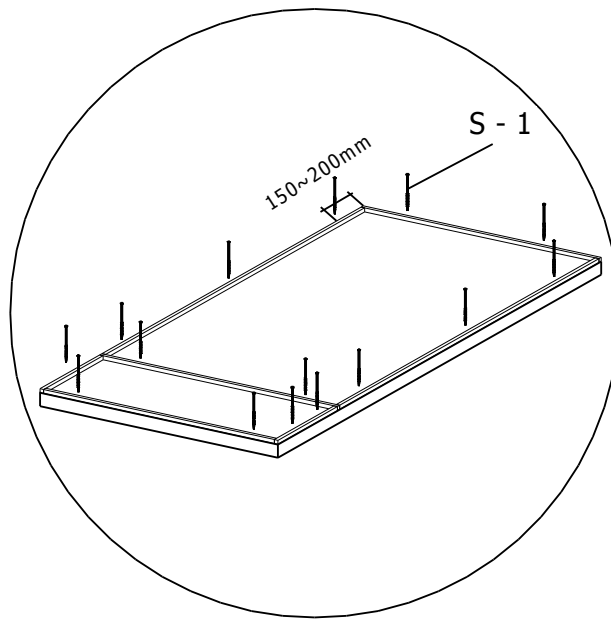

3.00x6.00 (28 mm)

3.00x6.00 (28 mm)

3.00x6.00 (28 mm)

D

3.00x6.00 (28 mm)

3.00x6.00 (28 mm)

1 PSC . DOUBLE DOOR

1

2

3

4

3.00x6.00 (28 mm)

S -1 OPTIONAL NOT SUPPLIED

OPTIONAL
NOT SUPPLIED
Hydroinsulation

3.00x6.00 (28 mm)

4.5x70

3.00x6.00 (28 mm)

4x50

1 PSC .
WINDOW

3.00x6.00 (28 mm)

4x50

3.00x6.00 (28 mm)

1 PSC . SIDE DOOR

3.00x6.00 (28 mm)

9

10

3.00x6.00 (28 mm)