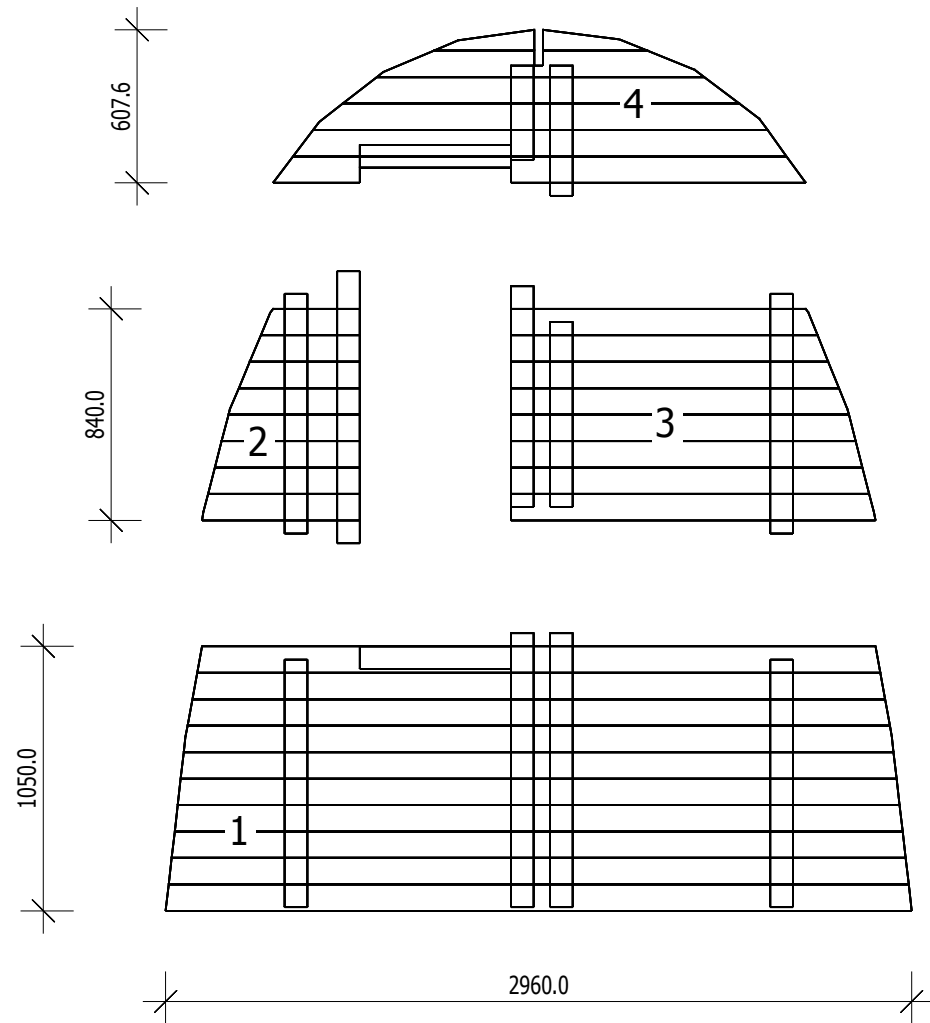

3.00x6.00 (28 mm)

3.00x6.00 (28 mm)

3.00x6.00 (28 mm)

A

3.00x6.00 (28 mm)

3.00x6.00 (28 mm)

C

3.00x6.00 (28 mm)

3.00x6.00 (28 mm)

3.00x6.00 (28 mm)

3.00x6.00 (28 mm)

D

3.00x6.00 (28 mm)

3.00x6.00 (28 mm)

1 PSC . DOUBLE DOOR

1

3.00x6.00 (28 mm)

4x50

1 PSC .
WINDOW

3.00x6.00 (28 mm)

4x50

3.00x6.00 (28 mm)

1 PSC . SIDE DOOR

3.00x6.00 (28 mm)

9

10

3.00x6.00 (28 mm)