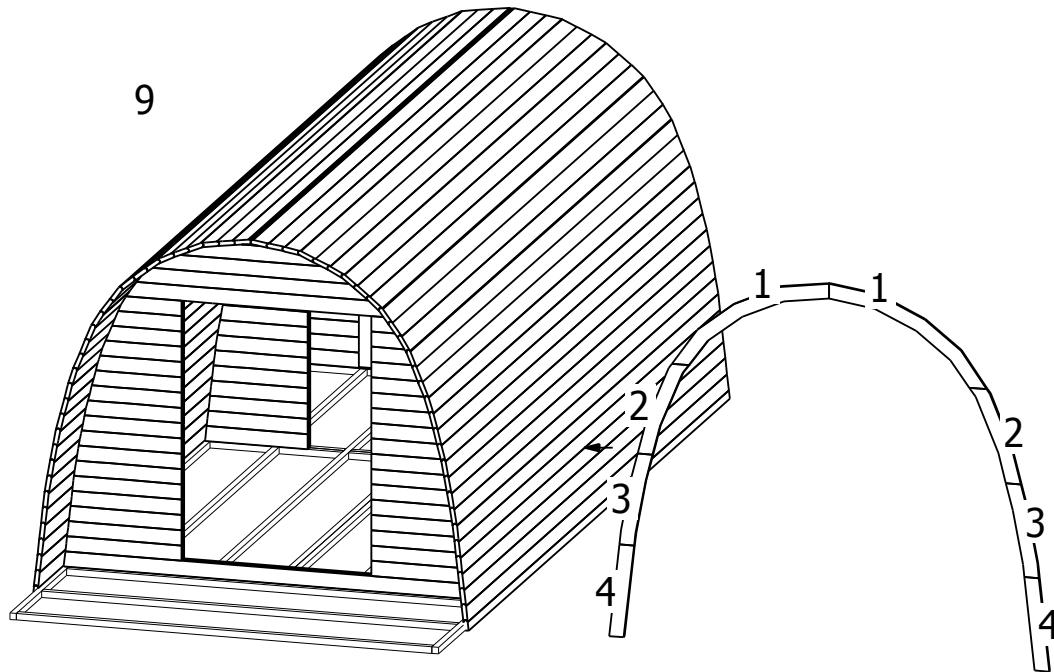

3.00x6.00 (28 mm)

4x50

1 PSC .
WINDOW

3.00x6.00 (28 mm)

4x50

3.00x6.00 (28 mm)

1 PSC . SIDE DOOR

3.00x6.00 (28 mm)

1

2

3

4

5

6

7

8

9

10

3.00x6.00 (28 mm)