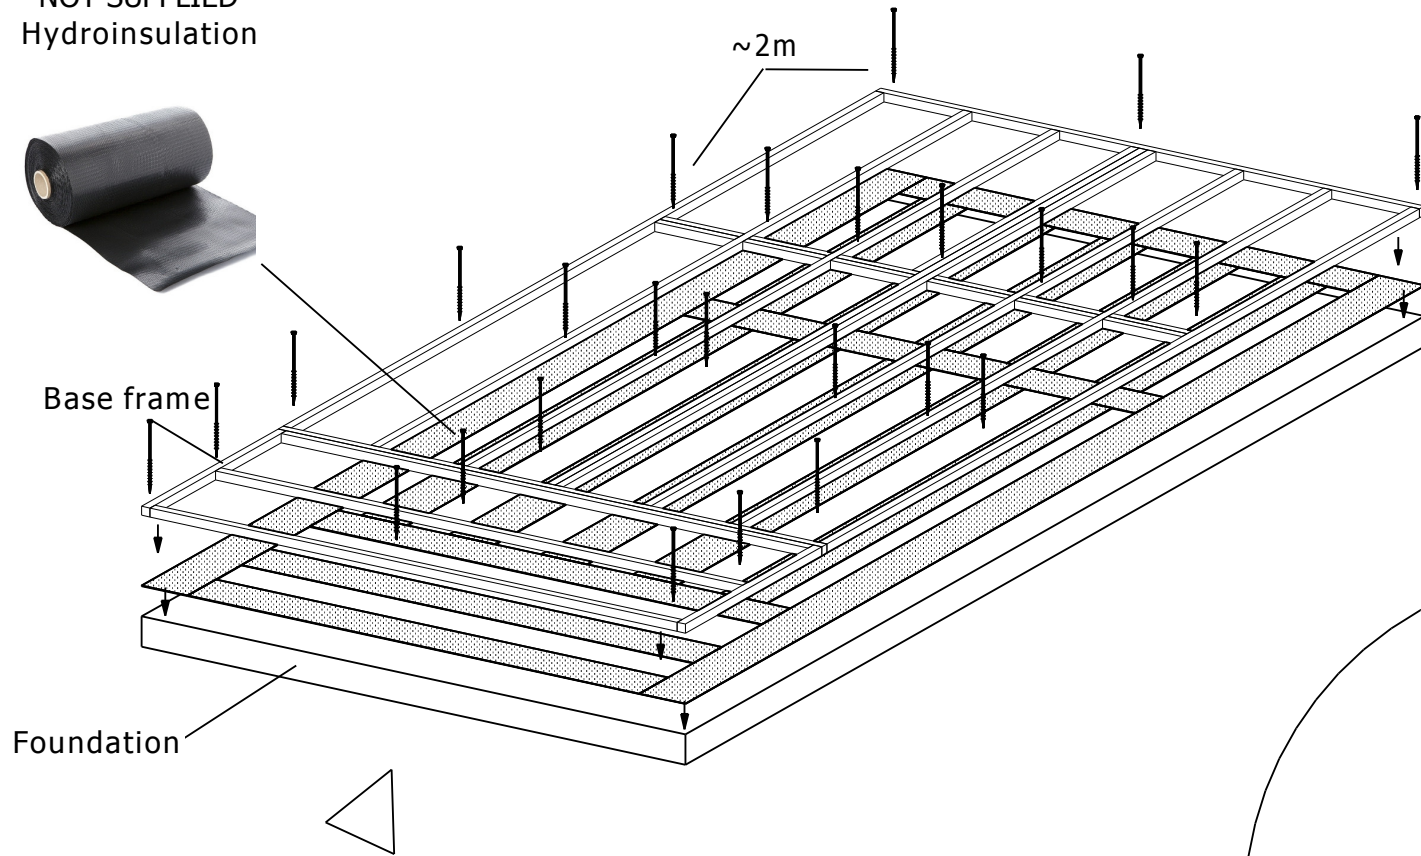

2

3

4

3.00x6.00 (28 mm)

S -1 OPTIONAL NOT SUPPLIED

OPTIONAL
NOT SUPPLIED
Hydroinsulation

3.00x6.00 (28 mm)

4.5x70

3.00x6.00 (28 mm)

4x50

1 PSC .
WINDOW

3.00x6.00 (28 mm)

4x50

3.00x6.00 (28 mm)

1 PSC . SIDE DOOR

3.00x6.00 (28 mm)

9

10

3.00x6.00 (28 mm)