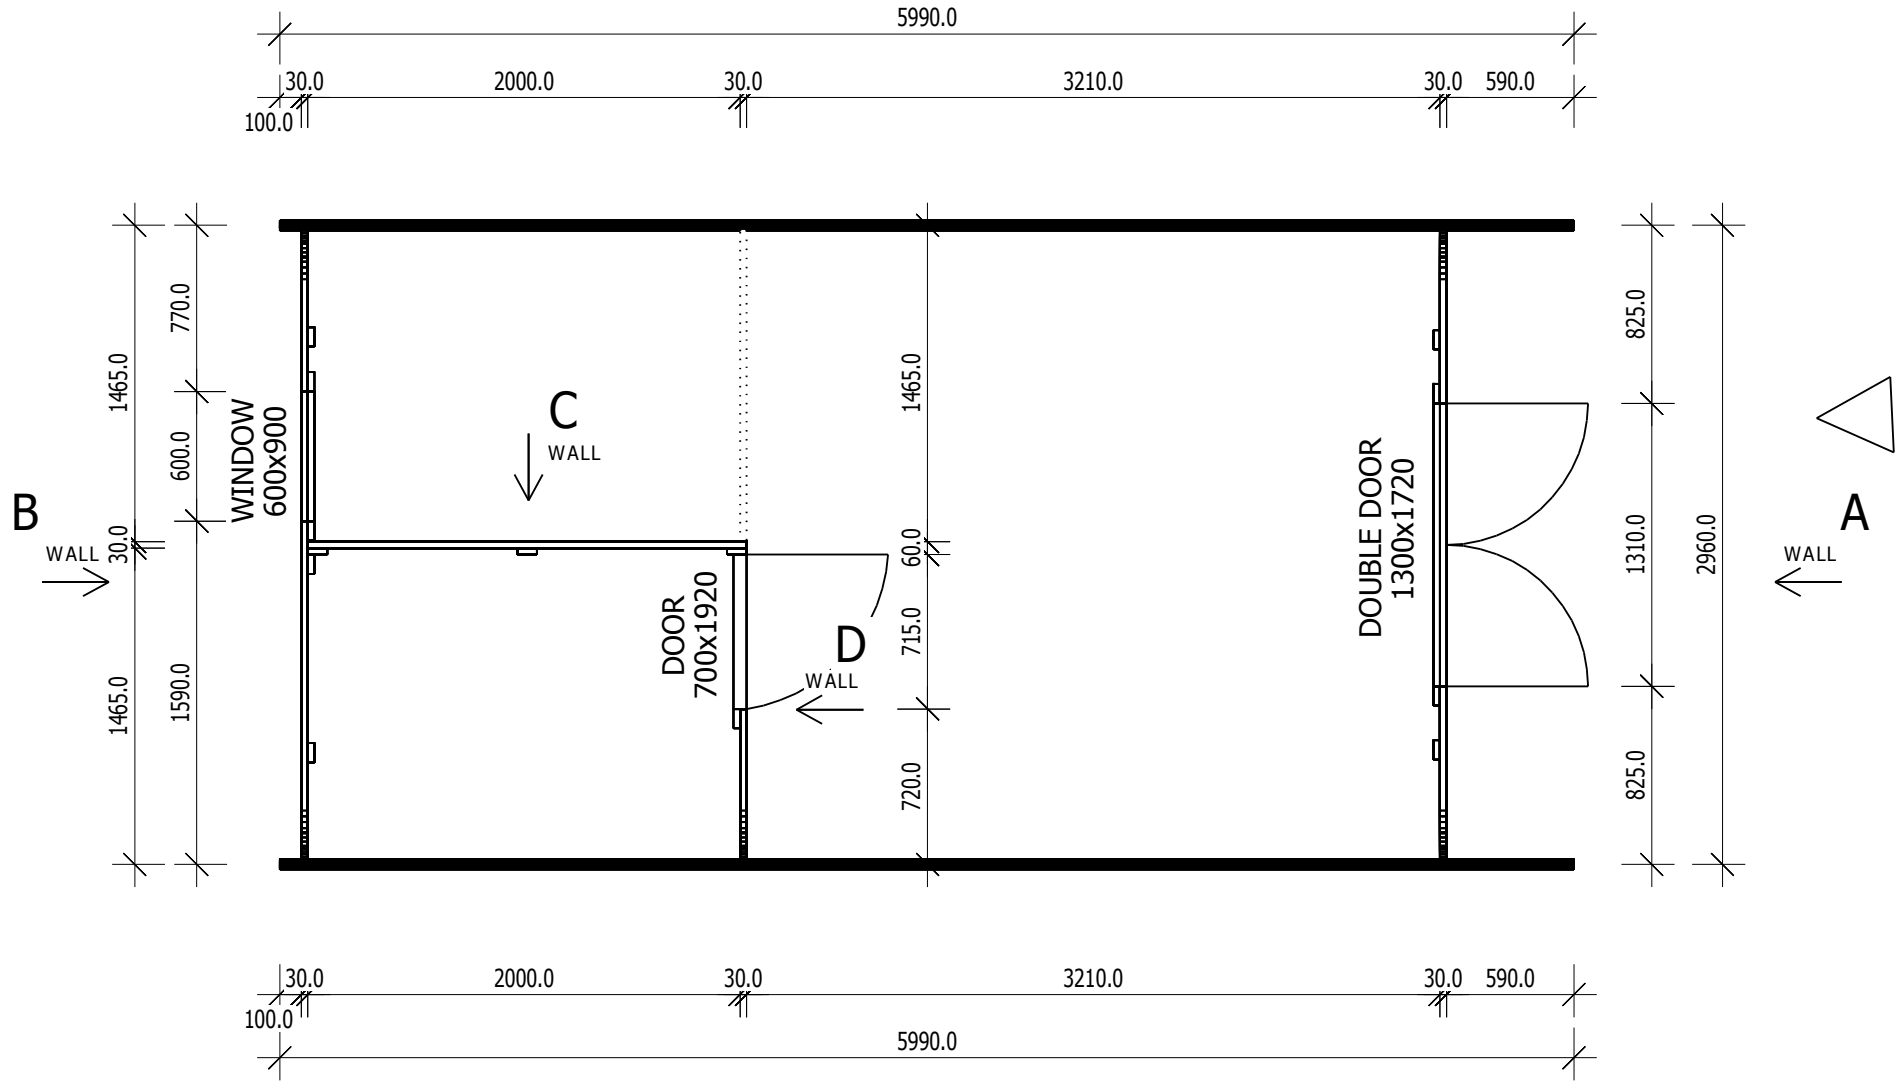

3.00x6.00 (28 mm)

3.00x6.00 (28 mm)

3.00x6.00 (28 mm)

A

3.00x6.00 (28 mm)

3.00x6.00 (28 mm)

C

3.00x6.00 (28 mm)

3.00x6.00 (28 mm)

3.00x6.00 (28 mm)

3.00x6.00 (28 mm)

D

3.00x6.00 (28 mm)

3.00x6.00 (28 mm)

1 PSC . DOUBLE DOOR

1

3.00x6.00 (28 mm)

4x50

1 PSC .
WINDOW

3.00x6.00 (28 mm)

4x50

3.00x6.00 (28 mm)

1 PSC . SIDE DOOR

3.00x6.00 (28 mm)

9

10

3.00x6.00 (28 mm)