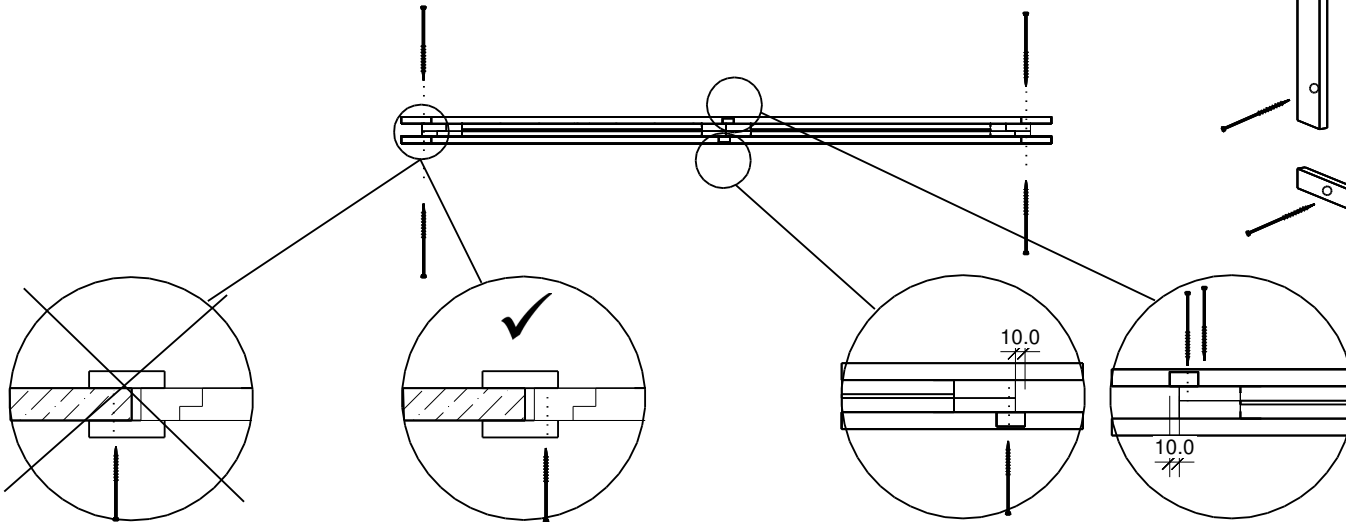

3.00x6.00 (28 mm)

3.00x6.00 (28 mm)

3.00x6.00 (28 mm)

D

3.00x6.00 (28 mm)

3.00x6.00 (28 mm)

1 PSC . DOUBLE DOOR

1

2

3

4

3.00x6.00 (28 mm)

S -1 OPTIONAL NOT SUPPLIED

OPTIONAL
NOT SUPPLIED
Hydroinsulation

3.00x6.00 (28 mm)

4.5x70

3.00x6.00 (28 mm)

4x50

1 PSC .
WINDOW

3.00x6.00 (28 mm)

4x50

3.00x6.00 (28 mm)

1 PSC . SIDE DOOR

3.00x6.00 (28 mm)

9

10

3.00x6.00 (28 mm)