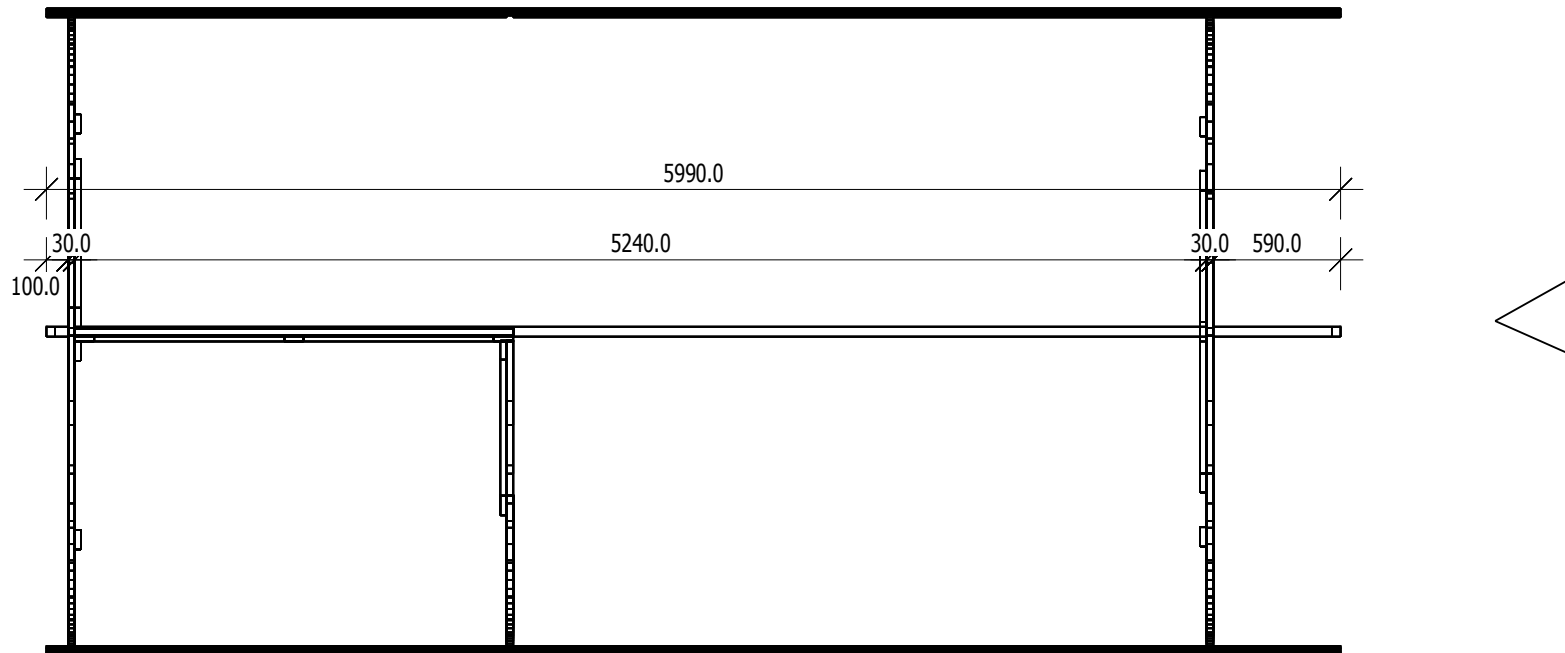

3.00x6.00 (28 mm)

3.00x6.00 (28 mm)

3.00x6.00 (28 mm)

A

3.00x6.00 (28 mm)

3.00x6.00 (28 mm)

C

3.00x6.00 (28 mm)

3.00x6.00 (28 mm)

3.00x6.00 (28 mm)

3.00x6.00 (28 mm)

D

3.00x6.00 (28 mm)

3.00x6.00 (28 mm)

1 PSC . DOUBLE DOOR

1

3.00x6.00 (28 mm)

4x50

1 PSC .
WINDOW

3.00x6.00 (28 mm)

4x50

3.00x6.00 (28 mm)

1 PSC . SIDE DOOR

3.00x6.00 (28 mm)

9

10

3.00x6.00 (28 mm)